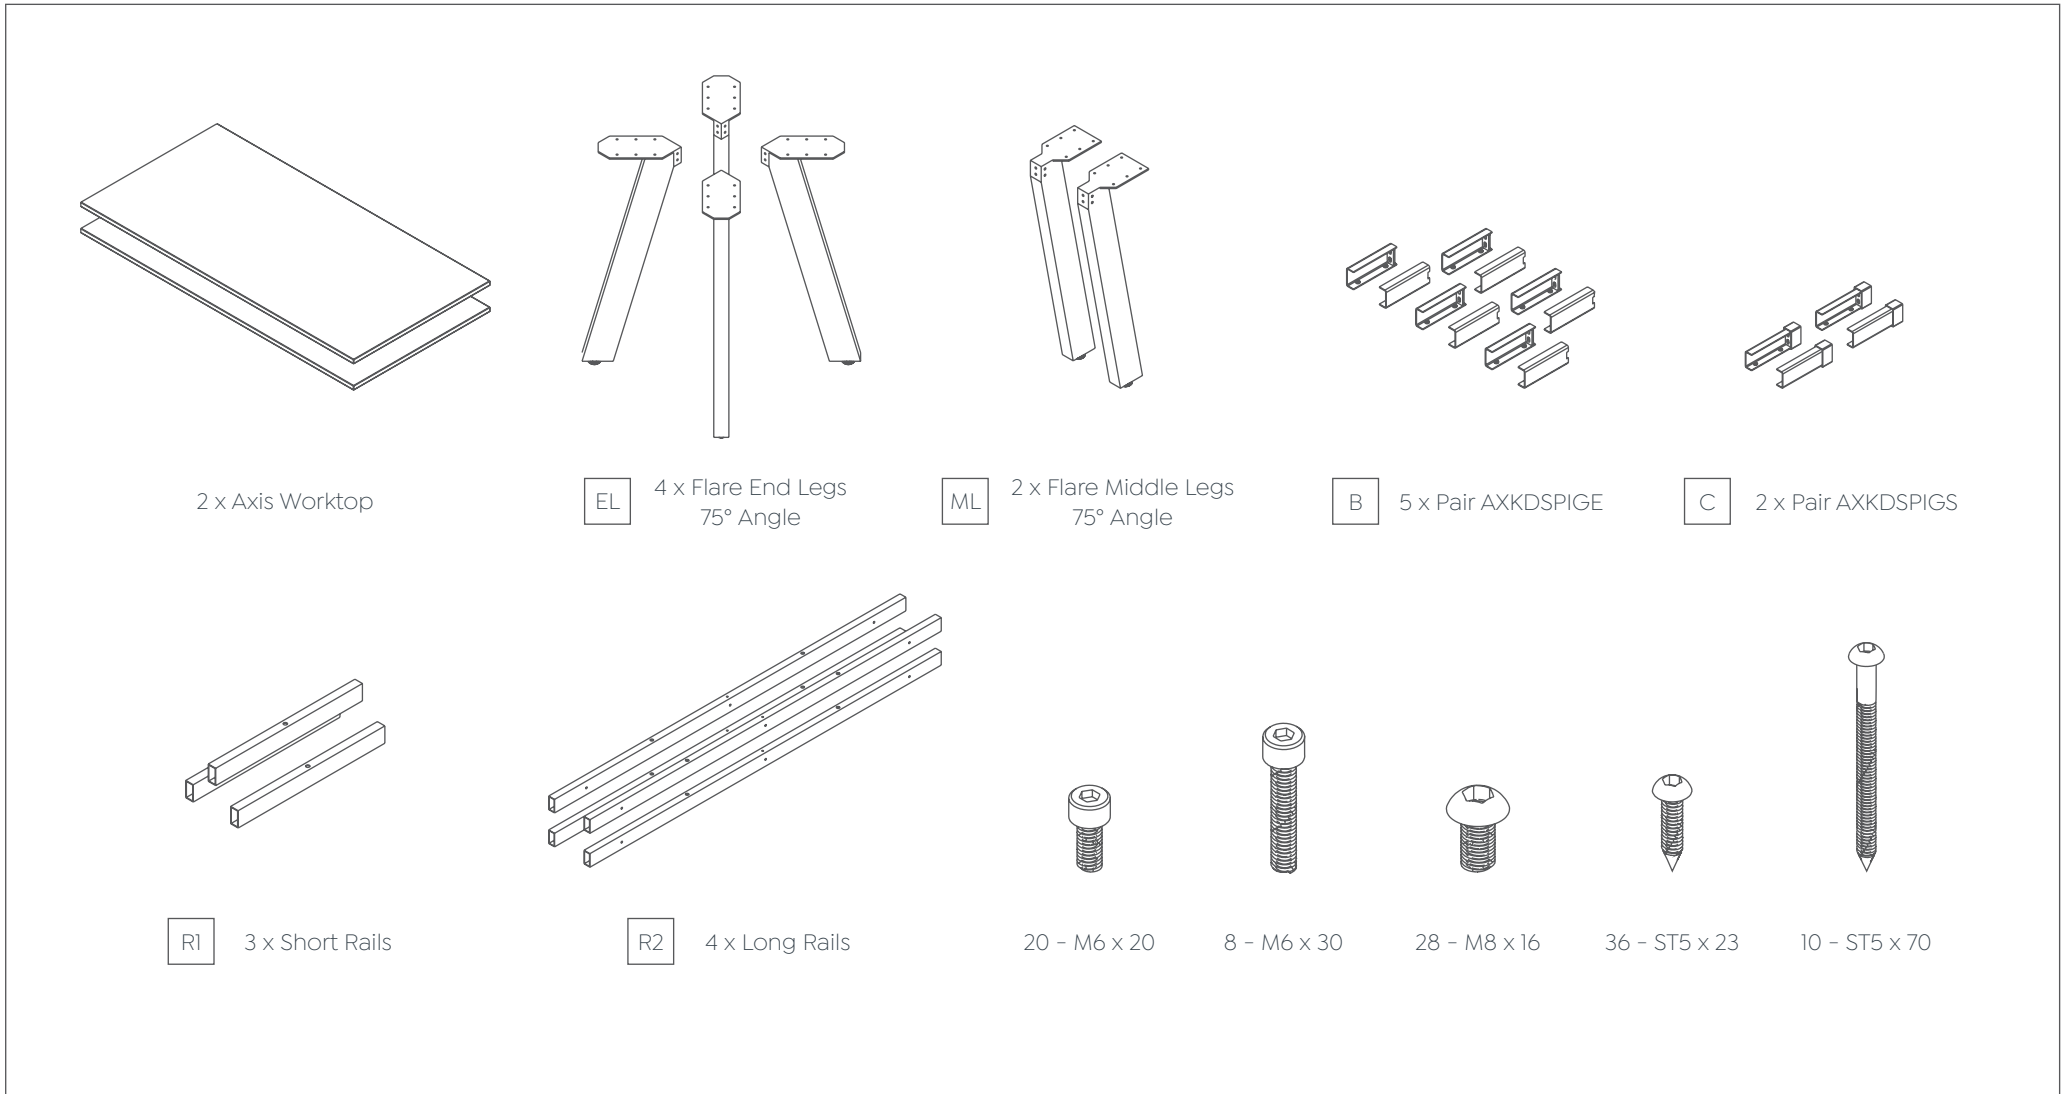

Flare 6 Leg Meeting Table

Components List